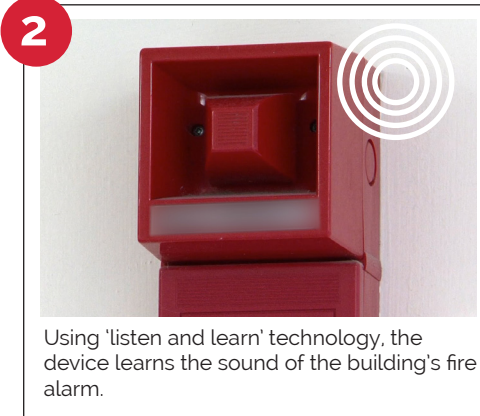

Agrippa sound activated door closer

NEW DUAL MODE

The Agrippa fire door closer is fitted in place of a traditional door closer to hold the fire door open in any position, whilst ensuring the door will close in the event of a fire. Agrippa is a 'free-swing' device which makes heavy fire doors light and easy to move.

New dual mode - Install the closer straight from the box or programme the device to listen and learn the sound of your fire alarm once installed.

How does it work?

The Agrippa door closer is battery powered and wire-free. The device is installed at the top of the door.

Using 'listen and learn' technology, the device learns the sound of the building's fire alarm.

The Agrippa door closer recognises the fire alarm and automatically releases the door, protecting the building.

Features

- Battery powered and wire-free
- Dual mode: Ready to protect. Ready to learn
- Fail safe, closing the door upon battery failure
- LED display and low battery warning
- Daily timed release option to close the fire door at night
- Red button on unit to manually close the fire door
- Listens and learns the sound of your specific fire alarm providing greater reliability