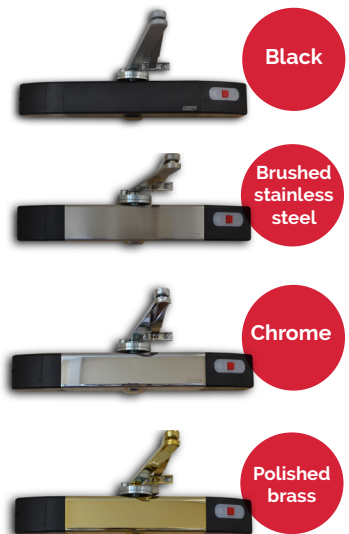

Step by step installation videos available on YouTube!