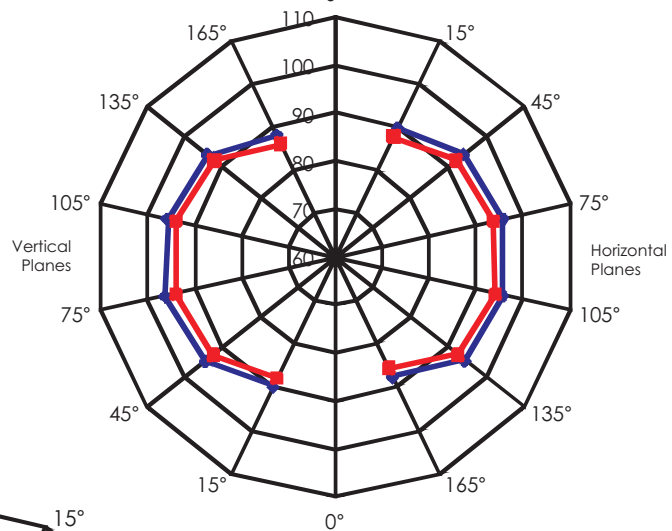

EN54-3 APPROVED POLAR DIAGRAMS

Tone 1 - Cranford Sweep

Continuous 800Hz Tone (Override Tone)

Tone 25 - German DIN Tone

Tone 27 - French AFNOR Tone

Tone 11 - Dutch Sweep Tone