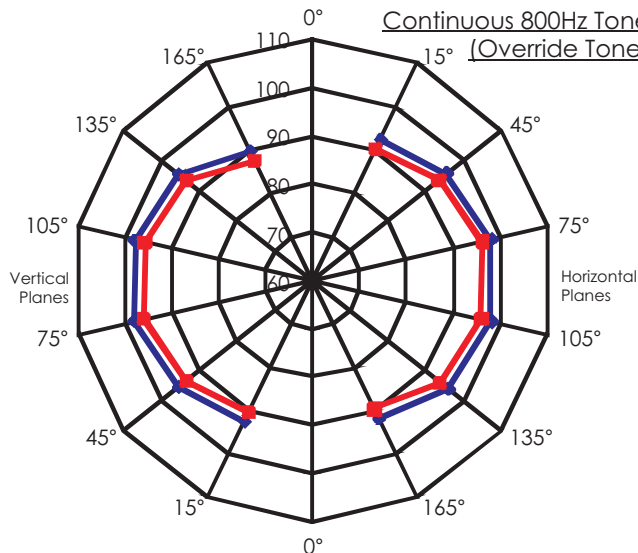

EN54-3 APPROVED POLAR DIAGRAMS

Tone 1 - Cranford Sweep

Continuous 800Hz Tone (Override Tone)

Tone 25 - German DIN Tone

Tone 27 - French AFNOR Tone

Tone 11 - Dutch Sweep Tone