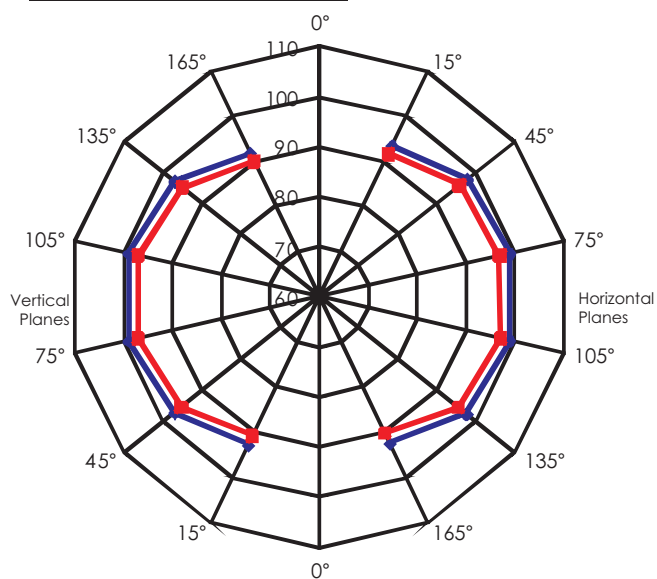

EN54-3 APPROVED POLAR DIAGRAMS

Tone 1 - Cranford Sweep

Continuous 800Hz Tone (Override Tone)

Tone 25 - German DIN Tone

Tone 27 - French AFNOR Tone

Tone 11 - Dutch Sweep Tone