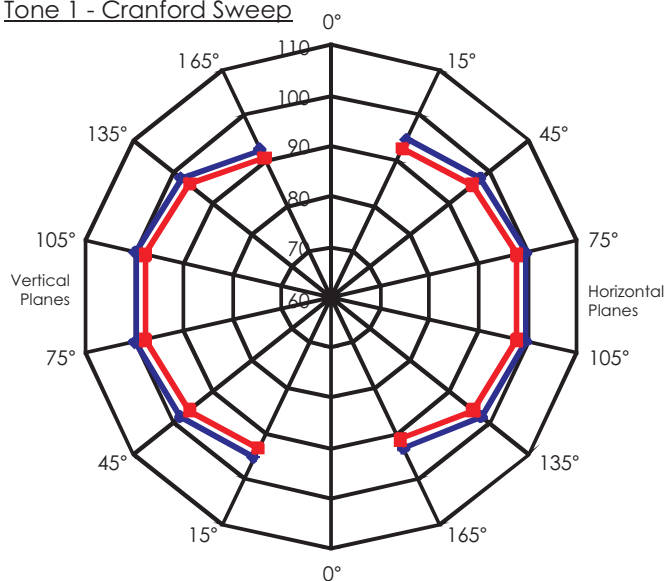

EN54-3 APPROVED POLAR DIAGRAMS

Tone 1 - Cranford Sweep

Continuous 800Hz Tone (Override Tone)

Tone 25 - German DIN Tone

Tone 27 - French AFNOR Tone

Tone 11 - Dutch Sweep Tone