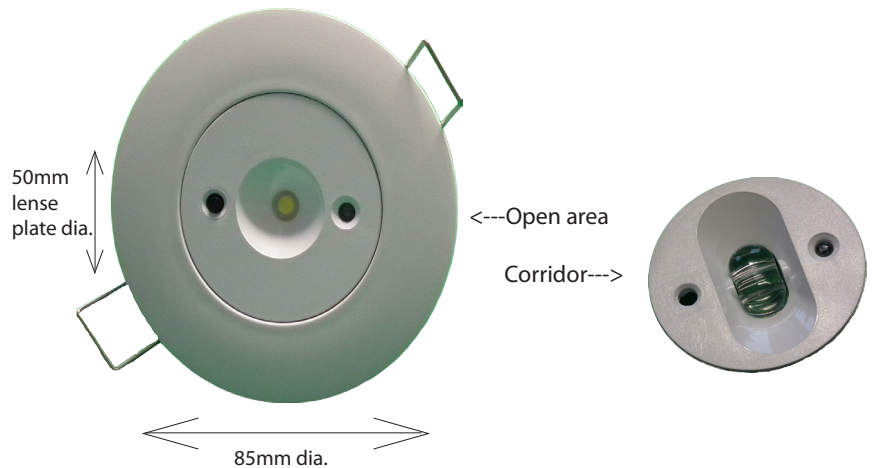

Azelio Recessed

Emergency Downlight
from Channel Safety Systems

Emergency
Lighting

Emergency Downlight

Azelio Recessed is a compact, Self test, 3w high specification recessed emergency LED downlight supplied with both open area and escape route lenses, our new Azelio recessed emergency downlight offers a high performance, cost-effective emergency lighting downlight for indoor use where aesthetics are of prime importance.

The Azelio Recessed comes with two lens options, open area (158lm) & corridor (143lm).

High specification optic design and performance allows increased spacing providing reduced cost, with up to 15m spacing between fittings (3m mounting height)

Supplied with integral driver and NiCd battery pack

Features

- Versatile multi-functional use (escape and open area anti-panic)
- Supplied with both open area & corridor lenses
- Auto self test
- Tough polycarbonate housing
- Suitable for recessed mounting
- Non-maintained
- Minimal maintenance
- Easy installation
- IP20 ingress protection
- RoHS compliant
- Excellent luminaire spacings of up to 15m for corridor version

SPECIFICATIONS	
Light Source	SMT LED 3W
IP Rating	IP20
Emergency Duration	3 hours (minimum)
Mains Voltage	230V 50Hz ± 10%
Mains Current	(max) 150mA (max) 40mA quiescent (3W)
Recharge Period	Less than 24 hour
Charge Indicator Integral green LED	Integral green LED & red fault LED
Changeover Voltage	As per the requirements of BS EN 60598-2-22
Temperature Range	5°C to 40°C
Weight	672gm
Battery	3.6V 3000mAh Nickel Cadmium
Material & Finish	Polycarbonate construction, white finish
Cut out	70-75mm
Lumen Output	Open Area 158Lm - Corridor 143Lm