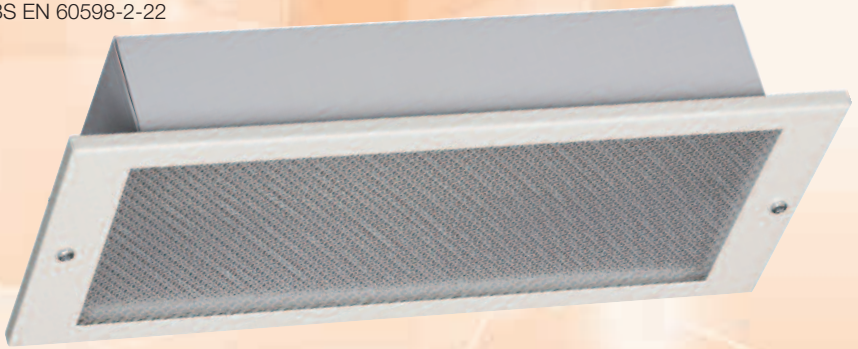

BL3FR

FULLY RECESSED EMERGENCY BULKHEAD

FEATURES

- Fully Recessed Interior Luminaire
- Low Profile Ceiling Plate
- Charge Healthy LED Indicator

SPECIFICATIONS

- T5 LED Tube or 8-Watt Fluorescent Tube
- IP20 Protection Rating
- 3-Hour Emergency Duration
- Maintained Operation - Dual Circuit
- Metal Ceiling Box with Choice of Bezel
- Prismatic or Opal Diffuser
- Tested to BS EN 60598-2-22

OPTIONS

- Available with White, Brass or Chrome Bezel
- Available with Prismatic or Opal Diffuser
- 8-Watt Fluorescent Version Available

DIMENSIONS

380mm x 158mm x 88mm

PRODUCT CODE

DESCRIPTION

To Order - Select a Box Assembly

B3/T5LED/M3 T5LED - Maintained Box Assembly for Fully Recessed Fittings

B3/M3 8-Watt - Maintained Box Assembly for Fully Recessed Fittings

Add your choice of Bezel

BLFR/W White Fully Recessed Bezel - BL3FR Range

BLFR/B Brass Fully Recessed Bezel - BL3FR Range

BLFR/C Chrome Fully Recessed Bezel - BL3FR Range

Finally Select your Diffuser

BL/PD Prismatic Diffuser - BL3FR Range

BL/OD Opal Diffuser - BL3FR Range