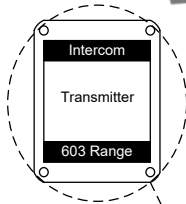

D.E.C.T 603

Digital Enhanced Cordless Telecommunications

Perimeter wall/fence