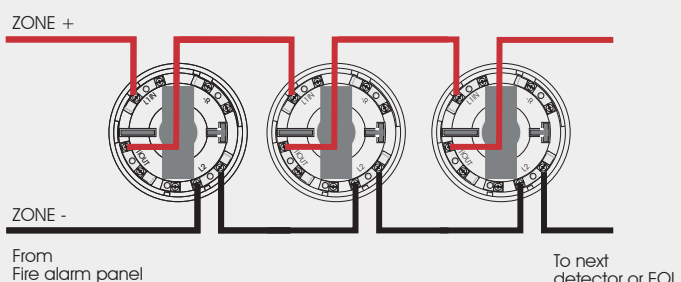

PE1, PE2 Premier Elite 1 or 2 Zone Fire Alarm Panel

The Premier Elite 1 & 2 zones panels are the ideal entry-level panel for small premises that require a fire alarm system. Their low cost and simple installation will make them favourites for years to come.

Calling on our years of experience in fire alarm design, we have developed the Premier Elite system to give everything that is required from a small panel, whilst maintaining a competitive price.

For larger systems, 4 zone, 6 zone and 8 zone versions are also available.

MODEL	PE1	PE2
PART NO	37-040	37-041
SUPPLY VOLTAGE	230V AC +/- 10%	
SYSTEM VOLTAGE	24V DC (NOMINAL)	
DETECTION ZONES	1	2
ZONE VOLTAGE	22V DC (OFF LOAD)	
ZONE END OF LINE	10 K RESISTOR	
SOUNDER OUTPUT	2 X 400mA @ 24V DC	
SOUNDER EOL	10 K RESISTOR	
FIRE RELAY	1 RELAY, SELV @ 1A	
OPERATING TEMPERATURE	-0°C to 50°C	
ENCLOSURE SIZE	355 X 275 X 100mm	
WEIGHT	2.5 KG	