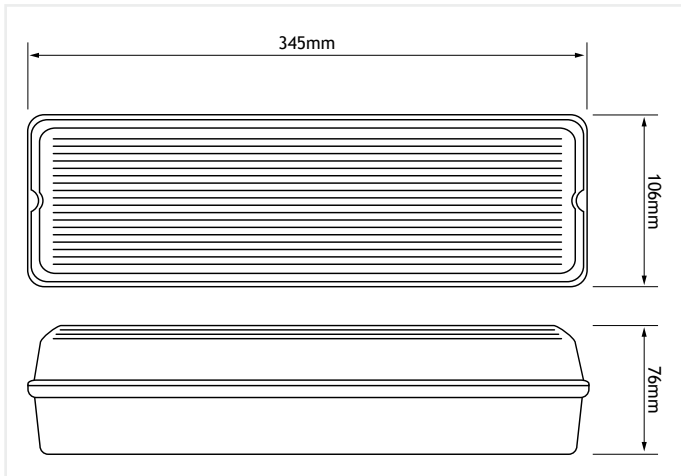

8W Bulkhead Emergency Light

(ZT-AX/X8/NM3, ZT-AX/X8/M3)

Features

- ✓ Polycarbonate base and diffuser
- ✓ Screw-free gear tray
- ✓ IP65
- ✓ Self adhesive legend kit available
- ✓ Over-charge and over-discharge protection

Model	ZT-AX/X8/NM3	ZT-AX/X8/M3
Part No.	45-100	45-101
Maintained	Non-maintained	Maintained
Lamp Type	T5 8W Fluorescent tube	
Input Voltage	220-240V AC 50Hz	
Mains Frequency	50Hz	
Power	8W	
Battery	Ni-Cd 2.4V 4.5Ah	
Emergency Duration	3 Hours	
Dimensions (mm)	345 x 106 x 76	